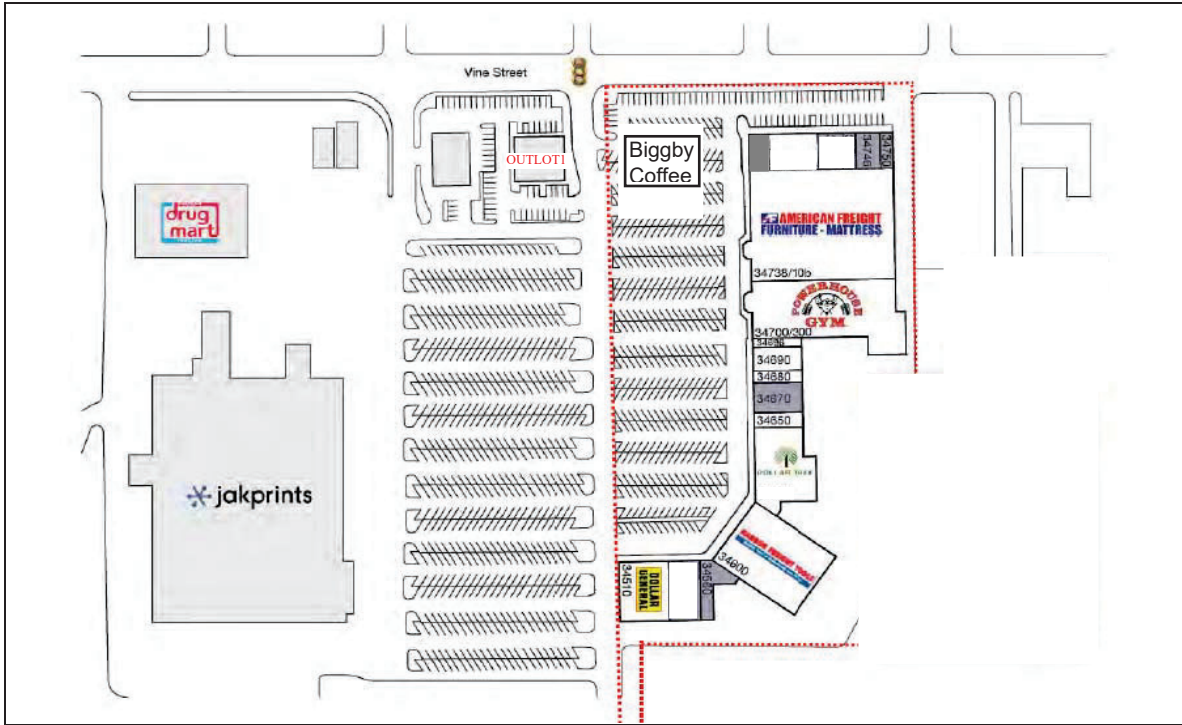

The Vineyards – Site Plan

#	TENANT	SF
34750	AVAILABLE	933
34746	RESTAURANT	2,200
34736	ADULT HOME CARE	
34734	ADULT HOME CARE	
34712	DISCOUNT TOBACCO	
34710	RESTAURANT	1,760
34708	AMERICAN FREIGHT	
34700	POWERHOUSE GYM	
34696	SMILE OHIO	
34690	TWIN VALUE OPTICAL	
34680	HAIR DESIGN	
34670	AVAILABLE	4,000
34650	LI GARDEN	
34620	DOLLAR TREE	
34600	HARBOR FREIGHT	
34560	NAIL SALON	1,450
34540	GAMING	
34510	DOLLAR GENERAL	
OUTLOTS		
OUTLOT1	AVAILABLE	6,000
OUTLOT2	BIGGBY COFFEE	